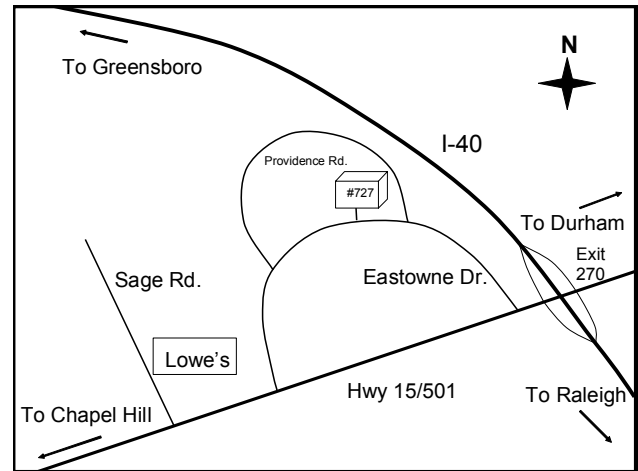

Directions to the Office

From Durham:

- Take 15-501 South to Chapel Hill.
- Turn right at first light after crossing I-40 onto EASTOWNE DR.
- Turn right into first driveway just after Providence Rd.
- **727 EASTOWNE DR. SUITE 200 A**

From Raleigh/Cary and Points East:

- Stay on I-40 W past Raleigh, the airport and Research Triangle.
- Take the 15-501 - EXIT 270 toward Chapel Hill/ Durham .
- Turn LEFT onto 15-501 South to Chapel Hill.
- Turn right at first light after crossing I-40 onto EASTOWNE DR.
- Turn right into first driveway just after Providence Rd.
- **727 EASTOWNE DR. SUITE 200 A**

From Greensboro and Points West:

- Take I-40 East/I-85 North.
- Take RIGHT onto I-40 E when road splits.
- Take 15-501 - EXIT 270 - toward Chapel Hill/Durham.
- Turn RIGHT onto 15-501 South toward Chapel Hill.
- Turn RIGHT at first light, EASTOWNE DR.
- Turn right into first driveway just after Providence Rd.
- **727 EASTOWNE DR. SUITE 200 A**

From Hillsborough:

- Take I-40 E toward Raleigh.
- Take 15-501 - EXIT 270 - toward Chapel Hill/Durham.
- Turn RIGHT onto 15-501 South toward Chapel Hill.
- Turn RIGHT at first light, EASTOWNE DR.
- Turn right into first driveway just after Providence Rd.
- **727 EASTOWNE DR. SUITE 200 A**